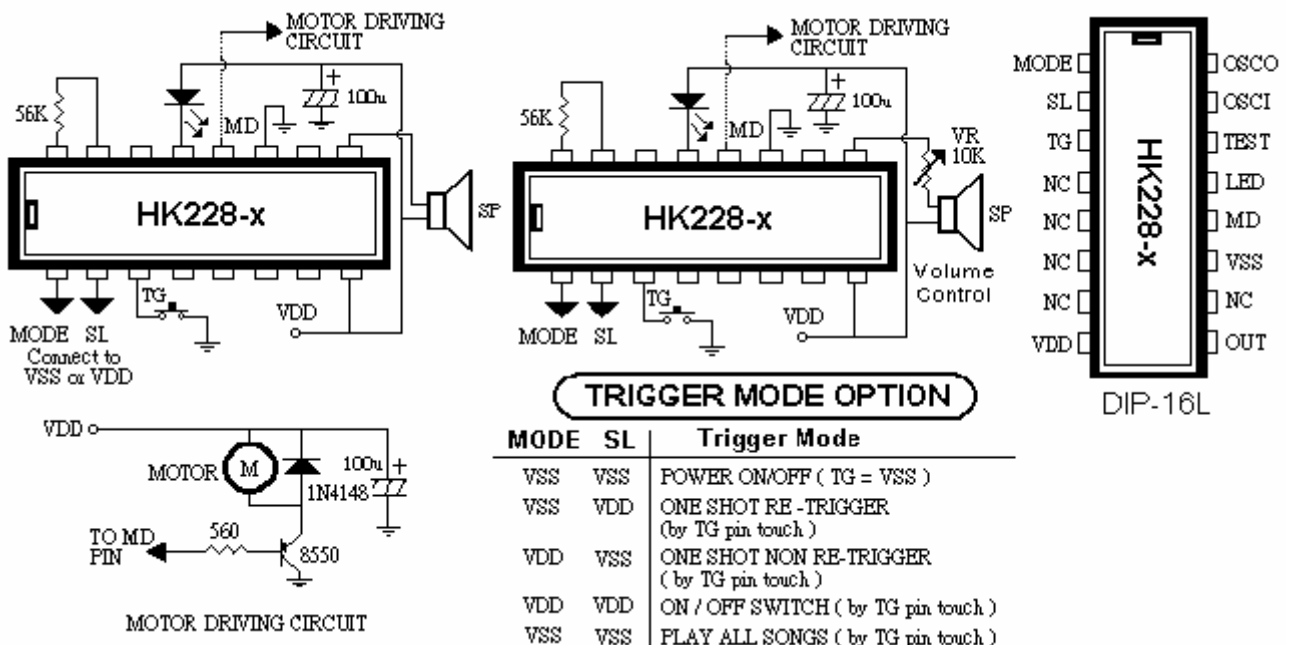

◆ Features

- Built in 1024 musical notes ROM memory
- Built in audio amplifier , do not need transistor on output for sound amplifier
- Built in alone motor driver signal output (MD pin) , not be effect to sound quality during motor is derived
- Built in 1 LED flash circuit , flash speed follows sound output of melody tempo
- 5 different trigger mode by MODE & SL pin option .
  - Power on/off control mode
  - One shot non re-trigger mode
  - One shot re-trigger mode
  - On/off switch mode (TG key control sound on or off)
  - Single touch plays all songs (one touch TG pin playing all songs)

◆ Application

Home appliance, Toys, Clock melody, Key chain, Musical box

◆ Electrical Characteristics

Characteristics	Sym.	Min.	Typ.	Max.	Unit	Remark
Operating voltage	V_{DD}	1.8	3.0	4.8	V	
Operating current	I_{OP}	----	0.1	0.5	mA	
Stand by current	I_{SB}	----	0.4	1	uA	
Oscillator frequency	F_{OSC}	----	500	----	KHz	±30% R_{osc}= 56KΩ
Operating temperature	T_{EMP}	0	25	60	°C	
Driving current	I_O	----	18	----	mA	@ V_{DS}=1V

◆ Application circuit