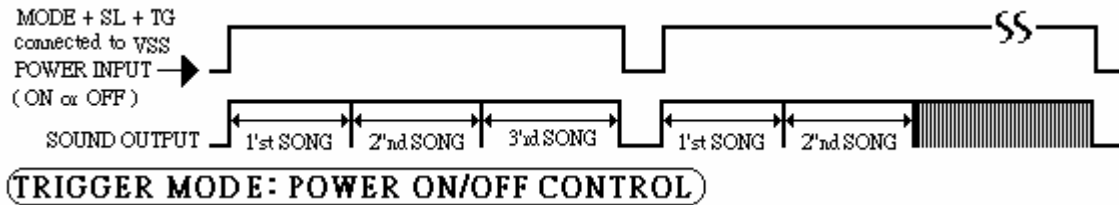

- ★ Package Type : DIP-16L
- ★ Trigger Mode and Timing Chart :