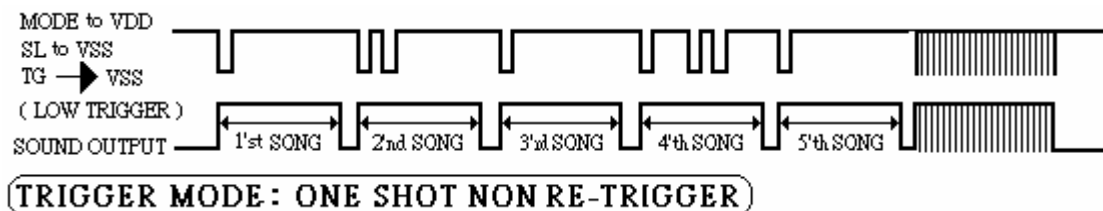

- ★ Package Type : DIP-16L
- ★ Trigger Mode and Timing Chart :