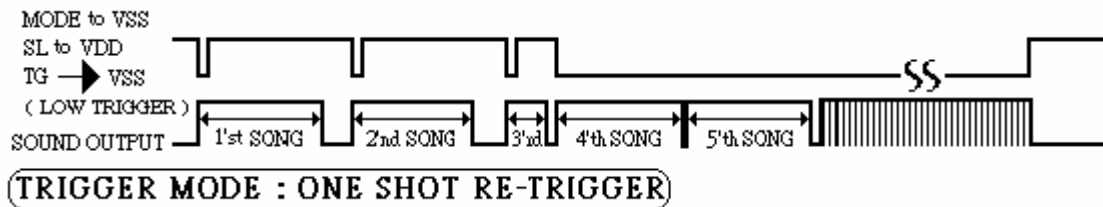

- ★ Package Type : DIP-16L
- ★ Trigger Mode and Timing Chart :