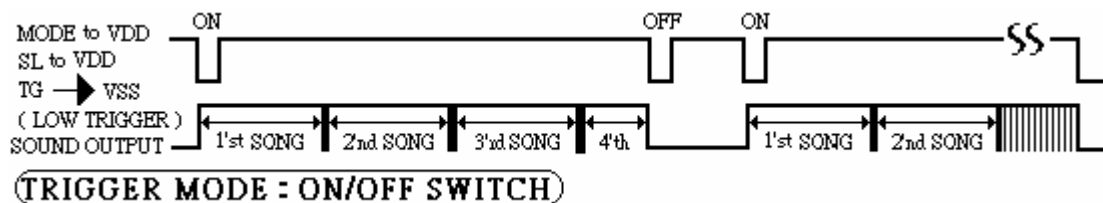

- ★ Package Type : DIP-16L
- ★ Trigger Mode and Timing Chart :