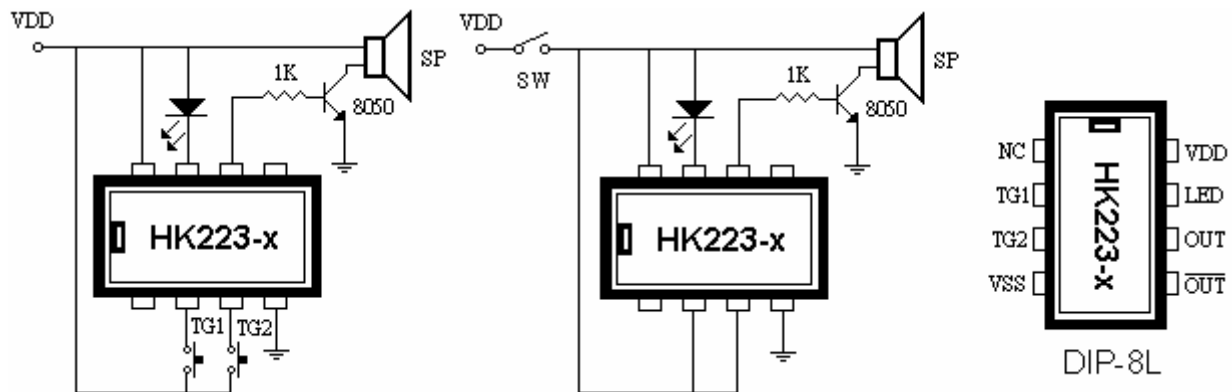

SIMPLE MELODY IC

128 NOTES SINGLE TONE MELODY

◆ Features

- * Built in 1 LED flash circuit for sound output indication
- * Built oscillator resistor in IC body
- * Can be driver speaker or buzzer for output device
- * 3 trigger modes by one-shot non re-trigger , level hold , power on/off
- * Separate two trigger keys for trigger mode by one shot non retrigger (TG1) and level hold (TG2) or power on/off directly control (TG1 & TG2 connect to VDD) for saving power consumption

◆ Application

Home Appliance, Clock melody, Key chain, Greeting card

◆ Electrical Characteristics

| Characteristics | Sym. | Min. | Typ. | Max. | Unit | Remark |
|-----------------------|------------------|------|------|------|------|-----------------------|
| Operating voltage | V _{DD} | ---- | 1.5 | 3.5 | V | |
| Operating current | I _{OP} | ---- | 0.1 | 0.5 | mA | |
| Stand by current | I _{SB} | ---- | 1 | 5 | uA | |
| Oscillator frequency | F _{OSC} | ---- | 100 | ---- | KHz | ±30% |
| Operating temperature | T _{EMP} | 0 | 25 | 60 | °C | |
| Driving current | I _O | 1 | ---- | ---- | mA | @ V _{DS} =1V |

◆ Application circuit

★ Package Type : DIP-8L

★ Trigger Mode and Timing Chart :

◆ Song List

| <u>P/N</u> | <u>SONG NAME</u> | <u>SONG DURATION</u> |
|------------|--|----------------------|
| HK223-07 | LOVE STORY + LOVE ME TENDER LOVE ME TRUE | 42 SEC. |
| HK223-09 | FOR ALICE | 24 SEC. |
| HK223-13 | HOME SWEET HOME | 48 SEC. |
| HK223-1D | MUSIC BOX DANCER | 26 SEC. |
| HK223-1F | HAPPY BIRTHDAY TO YOU | 16 SEC. |
| HK223-1P | AVE MARIA | 24 SEC. |
| HK223-20 | LOVE ME TENDER LOVE ME TRUE | 30 SEC. |
| HK223-21 | LOVE STORY | 36 SEC. |
| HK223-2A | LET ME CALL YOU SWEET HEART | 24 SEC. |
| HK223-2H | YOU ARE MY SUNSHINE | 31 SEC. |
| HK223-3C | ARE YOU SLEEPING + BLIND MICE + ROW YOUR BOAT | 31 SEC. |
| HK223-3G | THE TEDDY BEAR'S PICNIC | 32 SEC. |
| HK223-3M | MARY HAD A LITTLE LAMB | 23 SEC. |
| HK223-3N | TWINKLE TWINKLE LITTLE STAR | 15 SEC. |