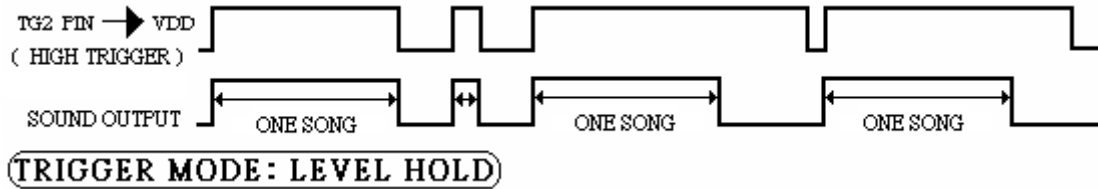

SIMPLE MELODY IC

128 NOTES SINGLE TONE MELODY

◆ Features

- * Built in 1 LED flash circuit for sound output indication
- * Built oscillator resistor in IC body
- * Can be driver speaker or buzzer for output device
- * 3 trigger modes by one-shot non re-trigger , level hold , power on/off
- * Separate two trigger keys for trigger mode by one shot non retrigger (TG1) and level hold (TG2) or power on/off directly control (TG1 & TG2 connect to VDD) for saving power consumption

◆ Application circuit

★ Package Type : DIP-8L

★ Trigger Mode and Timing Chart :

◆ Song List

| <u>P/N</u> | <u>SONG NAME</u> | <u>SONG DURATION</u> |
|------------|--|----------------------|
| HK223-07 | LOVE STORY + LOVE ME TENDER LOVE ME TRUE | 42 SEC. |
| HK223-09 | FOR ALICE | 24 SEC. |
| HK223-13 | HOME SWEET HOME | 48 SEC. |
| HK223-1D | MUSIC BOX DANCER | 26 SEC. |
| HK223-1F | HAPPY BIRTHDAY TO YOU | 16 SEC. |
| HK223-1P | AVE MARIA | 24 SEC. |
| HK223-20 | LOVE ME TENDER LOVE ME TRUE | 30 SEC. |
| HK223-21 | LOVE STORY | 36 SEC. |
| HK223-2A | LET ME CALL YOU SWEET HEART | 24 SEC. |
| HK223-2H | YOU ARE MY SUNSHINE | 31 SEC. |
| HK223-3C | ARE YOU SLEEPING + BLIND MICE + ROW YOUR BOAT | 31 SEC. |
| HK223-3G | THE TEDDY BEAR'S PICNIC | 32 SEC. |
| HK223-3M | MARY HAD A LITTLE LAMB | 23 SEC. |
| HK223-3N | TWINKLE TWINKLE LITTLE STAR | 15 SEC. |

SIMPLE MELODY IC128 NOTES SINGLE TONE MELODY

| <u>P/N</u> | <u>SONG NAME</u> | <u>SONG DURATION</u> |
|------------|---|----------------------|
| HK223-3Q | LONDON BRIDGE IS FALLING DOWN + OLD MACDONALD HAS A FARM + TWINKLE TWINKLE LITTLE STAR | 31 SEC. |
| HK223-6A | OVER THE RAINBOW | 54 SEC. |
| HK223-OA | JINGLE BELLS | 31 SEC. |
| HK223-OE | SILENT NIGHT | 23 SEC. |
| HK223-OJ | RUDOLPH , THE RED NOSED REINDEER | 26 SEC. |
| HK223-OM | JINGLE BELLS + SANTA CLAUS IS COMING TOWN + MERRY X'MAS | 27 SEC. |