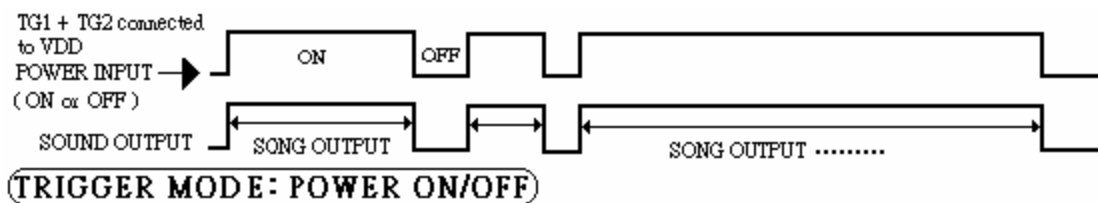

SIMPLE MELODY IC

128 NOTES SINGLE TONE MELODY

◆ Features

- * Built in 1 LED flash circuit for sound output indication
- * Built oscillator resistor in IC body
- * Can be driver speaker or buzzer for output device
- * 3 trigger modes by one-shot non re-trigger , level hold , power on/off
- * Separate two trigger keys for trigger mode by one shot non retrigger (TG1) and level hold (TG2) or power on/off directly control (TG1 & TG2 connect to VDD) for saving power consumption

◆ Application

Home Appliance, Clock melody, Key chain, Greeting card

◆ Electrical Characteristics

| Characteristics | Sym. | Min. | Typ. | Max. | Unit | Remark |
|-----------------------|------------------|------|------|------|------|-----------------------|
| Operating voltage | V _{DD} | ---- | 1.5 | 3.5 | V | |
| Operating current | I _{OP} | ---- | 0.1 | 0.5 | mA | |
| Stand by current | I _{SB} | ---- | 1 | 5 | uA | |
| Oscillator frequency | F _{OSC} | ---- | 100 | ---- | KHz | ±30% |
| Operating temperature | T _{EMP} | 0 | 25 | 60 | °C | |
| Driving current | I _O | 1 | ---- | ---- | mA | @ V _{DS} =1V |

◆ Application circuit

★ Package Type : DIP-8L

★ Trigger Mode and Timing Chart :

◆ Song List

| <u>P/N</u> | <u>SONG NAME</u> | <u>SONG DURATION</u> |
|------------|--|----------------------|
| HK223-07 | LOVE STORY + LOVE ME TENDER LOVE ME TRUE | 42 SEC. |
| HK223-09 | FOR ALICE | 24 SEC. |
| HK223-13 | HOME SWEET HOME | 48 SEC. |
| HK223-1D | MUSIC BOX DANCER | 26 SEC. |
| HK223-1F | HAPPY BIRTHDAY TO YOU | 16 SEC. |
| HK223-1P | AVE MARIA | 24 SEC. |
| HK223-20 | LOVE ME TENDER LOVE ME TRUE | 30 SEC. |
| HK223-21 | LOVE STORY | 36 SEC. |
| HK223-2A | LET ME CALL YOU SWEET HEART | 24 SEC. |
| HK223-2H | YOU ARE MY SUNSHINE | 31 SEC. |
| HK223-3C | ARE YOU SLEEPING + BLIND MICE + ROW YOUR BOAT | 31 SEC. |
| HK223-3G | THE TEDDY BEAR'S PICNIC | 32 SEC. |
| HK223-3M | MARY HAD A LITTLE LAMB | 23 SEC. |
| HK223-3N | TWINKLE TWINKLE LITTLE STAR | 15 SEC. |