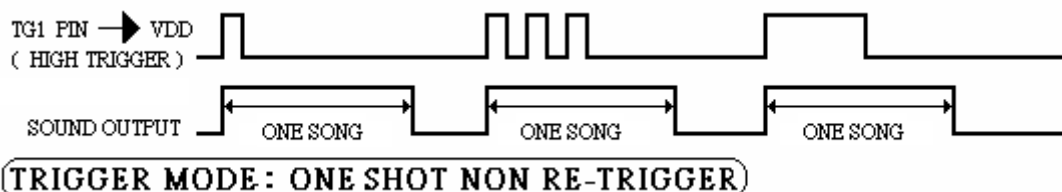

SIMPLE MELODY IC

128 NOTES SINGLE TONE MELODY

◆ Features

- * Built in 1 LED flash circuit for sound output indication
- * Built oscillator resistor in IC body
- * Can be driver speaker or buzzer for output device
- * 3 trigger modes by one-shot non re-trigger , level hold , power on/off
- * Separate two trigger keys for trigger mode by one shot non retrigger (TG1) and level hold (TG2) or power on/off directly control (TG1 & TG2 connect to VDD) for saving power consumption

◆ Application circuit

★ Package Type : DIP-8L

★ Trigger Mode and Timing Chart :

◆ Song List

| <u>P/N</u> | <u>SONG NAME</u> | <u>SONG DURATION</u> |
|------------|--|----------------------|
| HK223-07 | LOVE STORY + LOVE ME TENDER LOVE ME TRUE | 42 SEC. |
| HK223-09 | FOR ALICE | 24 SEC. |
| HK223-13 | HOME SWEET HOME | 48 SEC. |
| HK223-1D | MUSIC BOX DANCER | 26 SEC. |
| HK223-1F | HAPPY BIRTHDAY TO YOU | 16 SEC. |
| HK223-1P | AVE MARIA | 24 SEC. |
| HK223-20 | LOVE ME TENDER LOVE ME TRUE | 30 SEC. |
| HK223-21 | LOVE STORY | 36 SEC. |
| HK223-2A | LET ME CALL YOU SWEET HEART | 24 SEC. |
| HK223-2H | YOU ARE MY SUNSHINE | 31 SEC. |
| HK223-3C | ARE YOU SLEEPING + BLIND MICE + ROW YOUR BOAT | 31 SEC. |
| HK223-3G | THE TEDDY BEAR'S PICNIC | 32 SEC. |
| HK223-3M | MARY HAD A LITTLE LAMB | 23 SEC. |
| HK223-3N | TWINKLE TWINKLE LITTLE STAR | 15 SEC. |